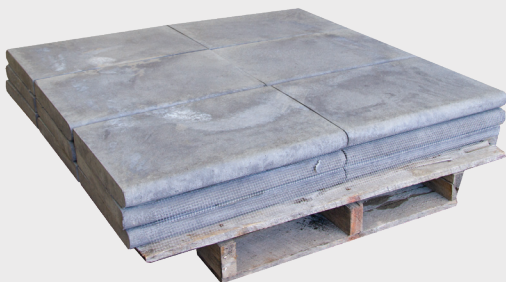

ROSETTA®

BULLNOSE  
COPING

[www.rosettahardscapes.com](http://www.rosettahardscapes.com)

FEATURES:

- Smooth, curved edges
- Ideal for pools and step coping
- Corners and straight sections for ease of installation

**UNIT: STANDARD**

Dimensions: 22 x 14 x 2 in  
(559 x 356 x 51 mm)

Weight: ±50 lb (±23 kg)

Units Per Pallet: 18

**UNIT: RIGHT**

Dimensions: 22 x 14 x 2 in  
(559 x 356 x 51 mm)

Weight: ±50 lb (±23 kg)

Units Per Pallet: 9

**UNIT: LEFT**

Dimensions: 22 x 14 x 2 in  
(559 x 356 x 51 mm)

Weight: ±50 lb (±23 kg)

Units Per Pallet: 9

PALLET DETAILS:

**3 LAYERS PER PALLET**

- 33 linear ft.
- 950# / pallet

**STANDARD BULLNOSE PALLET**

**BULLNOSE RETURN PALLET**