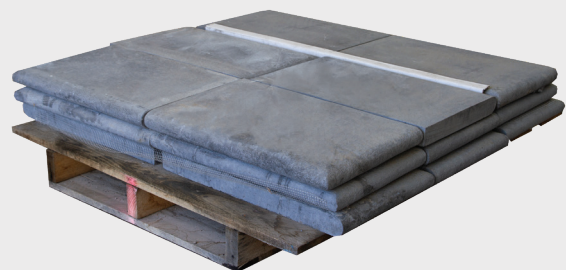

ROSETTA®

BULLNOSE  
COPING

[www.rosettahardscapes.com](http://www.rosettahardscapes.com)

FEATURES:

- Smooth, curved edges
- Ideal for pools and step coping
- Corners and straight sections for ease of installation

**UNIT: STANDARD**

Dimensions: 22 x 14 x 2 in  
(559 x 356 x 51 mm)

Weight: ±50 lb (±23 kg)

Units Per Pallet: 18

**UNIT: RIGHT**

Dimensions: 22 x 14 x 2 in  
(559 x 356 x 51 mm)

Weight: ±50 lb (±23 kg)

Units Per Pallet: 9

**UNIT: LEFT**

Dimensions: 22 x 14 x 2 in  
(559 x 356 x 51 mm)

Weight: ±50 lb (±23 kg)

Units Per Pallet: 9

PALLET DETAILS:

**3 LAYERS PER PALLET**

- 33 linear ft.
- 950# / pallet

**STANDARD BULLNOSE PALLET**

**BULLNOSE RETURN PALLET**