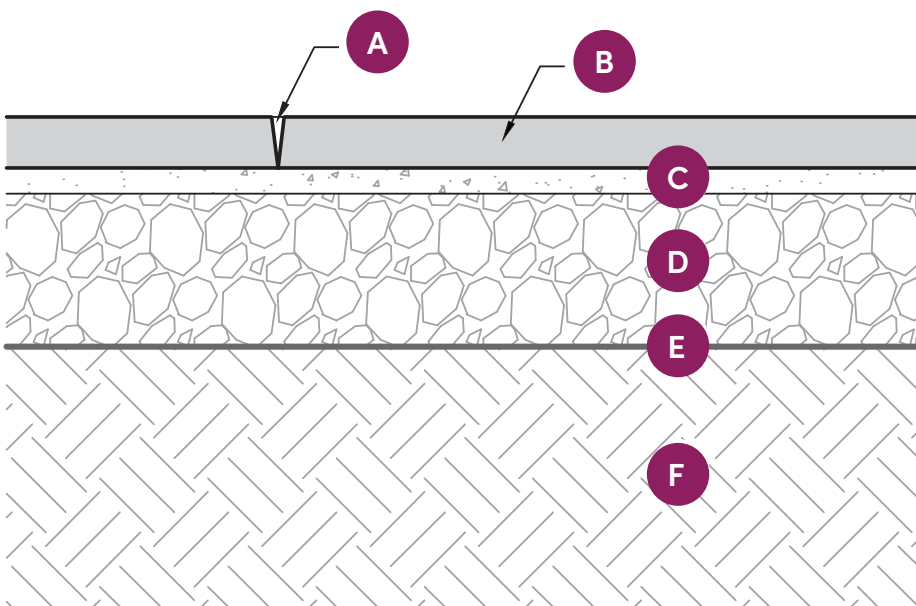

ROSETTA®

LINEAR
FLAGSTONE

www.rosettahardscapes.com

FEATURES

- Authentic, natural slate texture
- Consistent 2" thickness
- Uniform thickness and accurate dimensions = fast installation and a beautiful end result
- Optimal for patios or walkways

LINEAR FLAGSTONE PALLET:

- 98 sqft/pallet
- ± 2,350 lbs/pallet
- 64 pc/pallet
- 1 pc = 21" x 10.5"
- 1 pc = 37 lbs

PATIO LAYOUTS

RUNNING BOND

HERRINGBONE

LINEAR FLAGSTONE TYPICAL INSTALLATION (NO SCALE)

- A. Polymeric jointing sand between slabs
- B. Linear Flagstone Slabs (2" thick)
- C. Coarse bedding sand (1" thick)
- D. Compacted gravel base (6" thick)
- E. Woven geotextile fabric (optional)
- F. Suitable, compacted subgrade