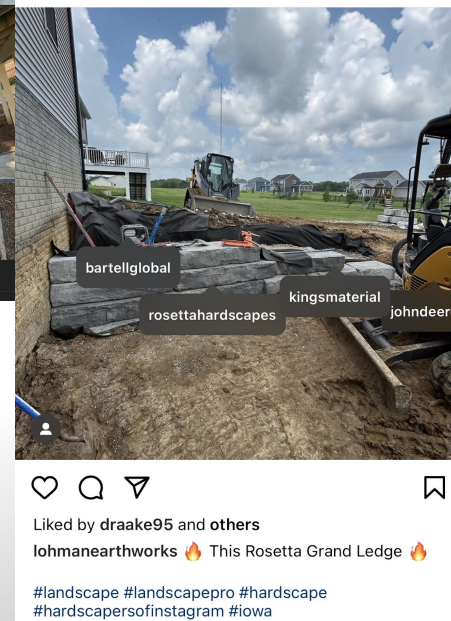

Email: lcomer@oberfields.com

[Visit the Producer Website](#)

[Get a Quote](#)

Postal Code: 46176 ([Change Location](#))

EVALUATE

Action Item: Social Media

ALL PLATFORMS

- Tagging the brand
- Engage with posts
- Hashtags
- Use Rosetta product names
- Highlight your work