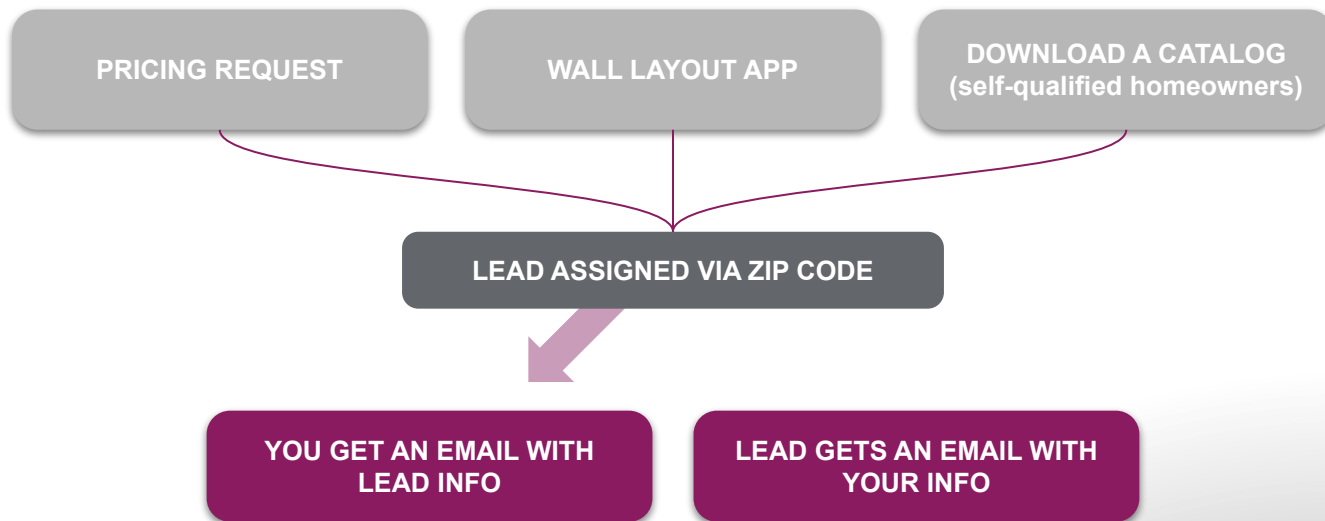

EVALUATE

Action Item: Literature For Dealers

Co-branding
and
Customization

BUY

*Stakeholder chooses Rosetta
and we try to bring them into the
loyalty loop*

BUY

Leads sent to you!

ADVOCATE

Stakeholder shares with peers

ADVOCATE

Action Item: Contractor & Dealer Engagement

GOAL:

Create the Loyal
Army!

- Know the market
- Educate yourself on all aspects of the industry
- Understand the hurdles that face them
- Be a cheerleader (social media)
- Be the solution