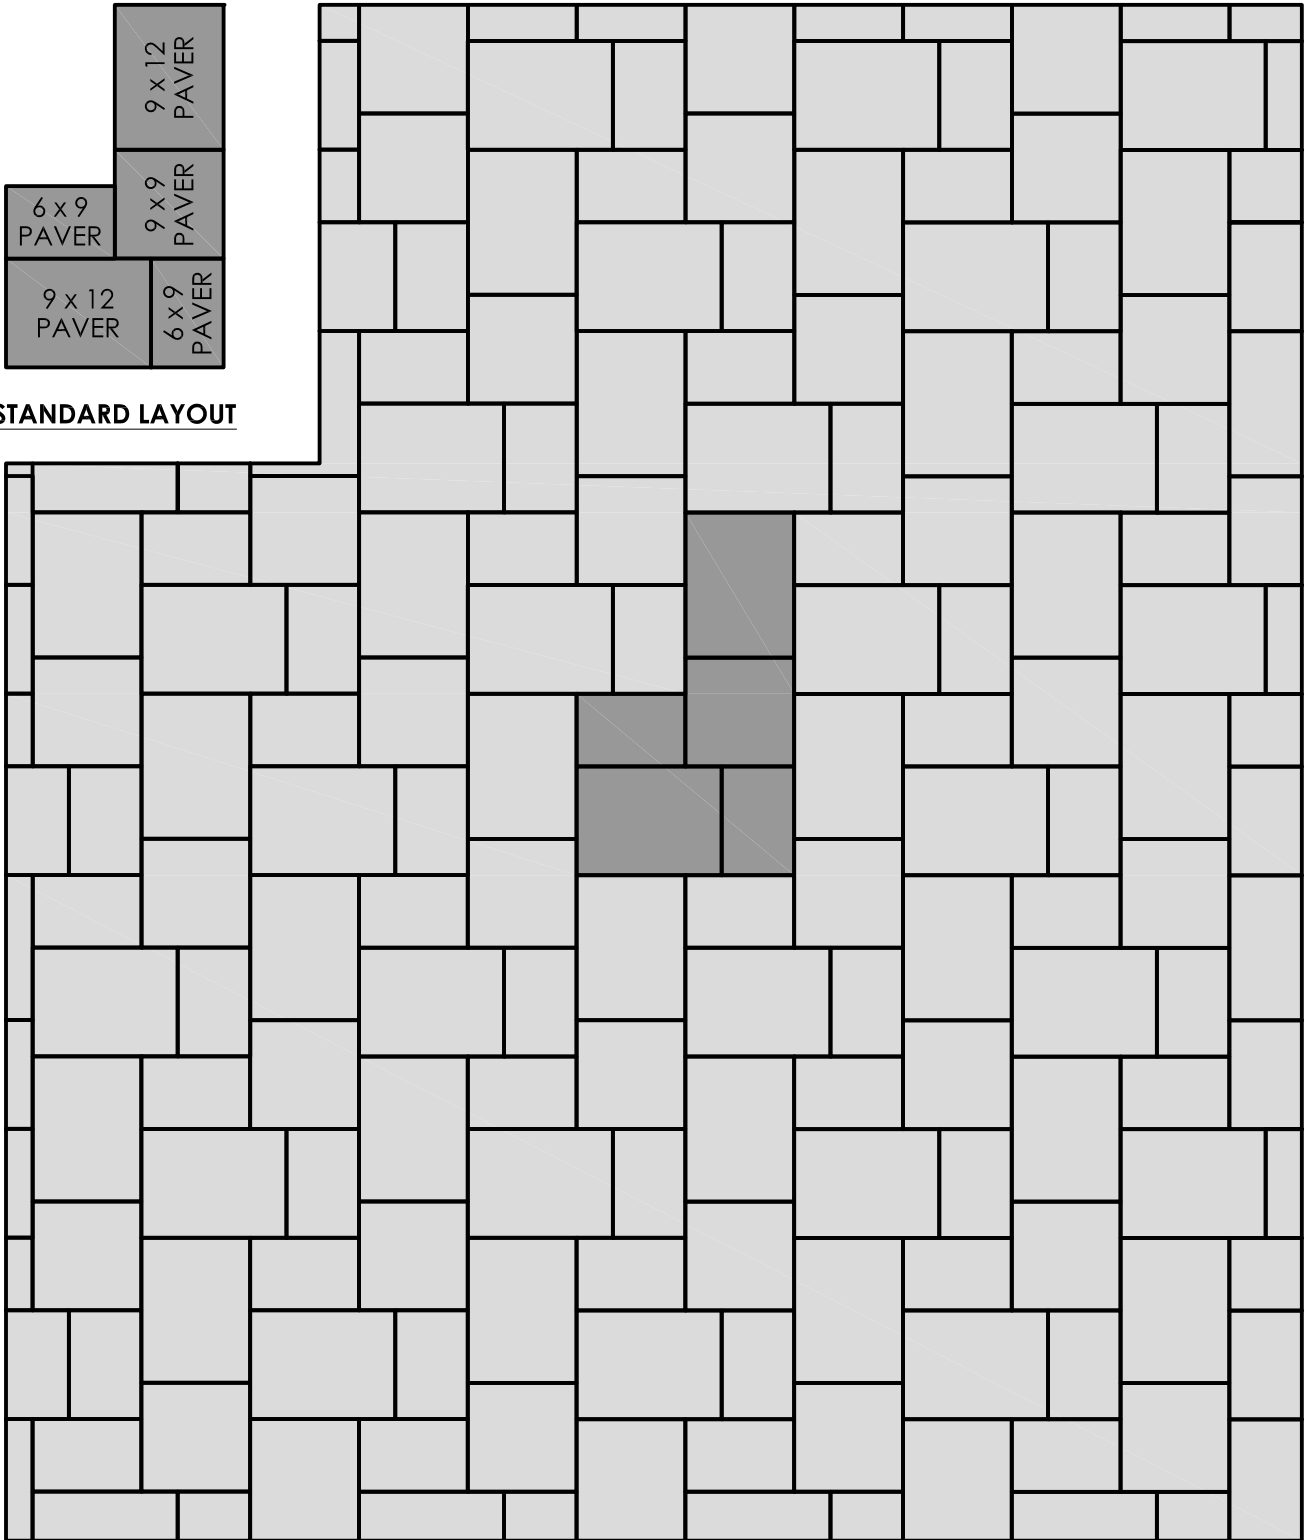

STANDARD LAYOUT

DRAWN BY: MATT WALZ

APPROVED BY:

DATE: 04.24.14

SHEET NO.: 1 OF 1

TITLE:

NEW MISSION PAVER LAYOUT

DRAWING FILE: