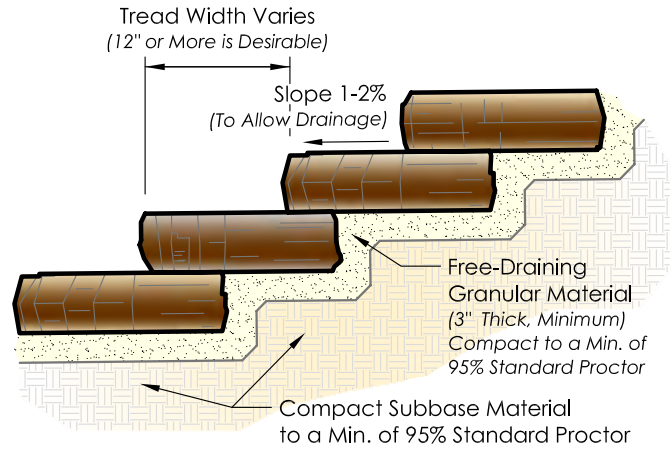

FEATURES

- Stone-like shapes and textures create inviting walkways
- Consistent rise = fast installation and safe end result
- Quality materials = long term durability
- Multiple natural color blends available
- Complimentary products = creative possibilities

Large 6' Irregular Steps compared to Standard Irregular Steps

STANDARD IRREGULAR STEPS

- Available in 5.5" or 7" rise
- Steps palletized with blended pieces
- Pallet of 8ea, 5.5" rise steps = 3,300 lbs
- Pallet of 8ea, 7" rise steps = 4,200 lbs