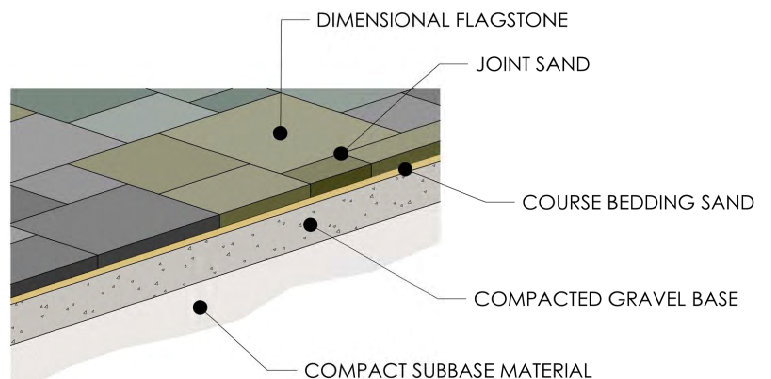

DIMENSIONAL FLAGSTONE PALLET:

- 98 sf / pallet
- 2350# / pallet
- 8 layers / pallet
- One layer = 1 pattern