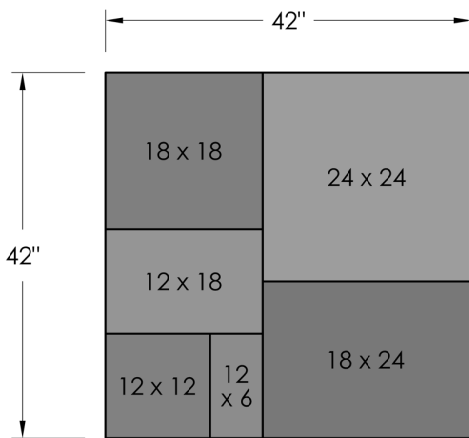

### FEATURES

- Authentic, natural, slate texture
- 6 unique shapes, 24 unique stone textures
- All sizes on every pallet = simple installation
- Uniform thickness and accurate dimensions = Fast installation and a beautiful end result
- Consistent 2" thickness.

LAYER OF PALLET

### DIMENSIONAL FLAGSTONE PALLET:

- 98 sf / pallet
- 2350# / pallet
- 8 layers / pallet
- One layer = 1 pattern

ROSETTA®

DIMENSIONAL  
FLAGSTONE

[www.discoverrosetta.com](http://www.discoverrosetta.com)