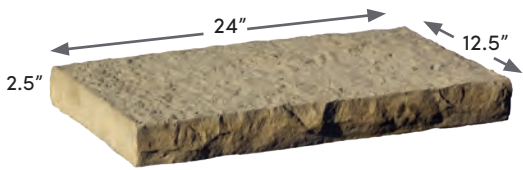

FEATURES

- Chiseled, natural stone texture.
- Comfortable dimensions for seat walls.
- Formal appearance perfect for any wall application.

18 ea. / pallet

12 ea. / pallet

FINISHED END COPING

6 ea. / pallet

DIMENSIONAL COPING PALLET

- 63 linear ft.
- 1950# / pallet

OVERVIEW OF PALLET

(6 LAYERS PER PALLET)

COLUMN COPING

ROSETTA®

DIMENSIONAL
COPING

www.rosettahardscapes.com