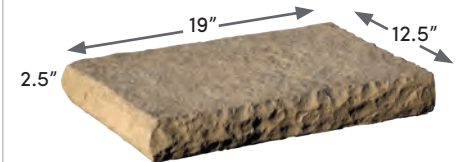

FEATURES

- Chiseled, natural stone texture.
- Comfortable dimensions for seat walls.
- Formal appearance perfect for any wall application.

18 ea. / pallet

12 ea. / pallet

FINISHED END COPING

6 ea. / pallet

DIMENSIONAL COPING PALLET

- 63 linear ft.
- 1950# / pallet

OVERVIEW OF PALLET

(6 LAYERS PER PALLET)

COLUMN COPING

ROSETTA®

DIMENSIONAL
COPING

www.rosettahardscapes.com