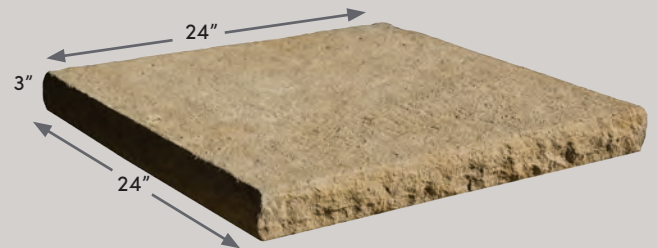

FEATURES

- Chiseled, natural stone texture.
- Comfortable dimensions for seat walls.
- Formal appearance perfect for any wall application.

18 ea. / pallet

12 ea. / pallet

FINISHED END COPING

6 ea. / pallet

DIMENSIONAL COPING PALLET

- 63 linear ft.
- 1950# / pallet

OVERVIEW OF PALLET

(6 LAYERS PER PALLET)

COLUMN COPING

ROSETTA®

DIMENSIONAL
COPING

www.rosettahardscapes.com