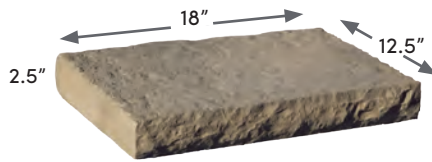

FEATURES

- Chiseled, natural stone texture.
- Comfortable dimensions for seat walls.
- Formal appearance perfect for any wall application.

18 ea. / pallet

12 ea. / pallet

FINISHED END COPING

6 ea. / pallet

DIMENSIONAL COPING PALLET

- 63 linear ft.
- 1950# / pallet

OVERVIEW OF PALLET

(6 LAYERS PER PALLET)

COLUMN COPING

ROSETTA®

DIMENSIONAL
COPING

www.rosettahardscapes.com