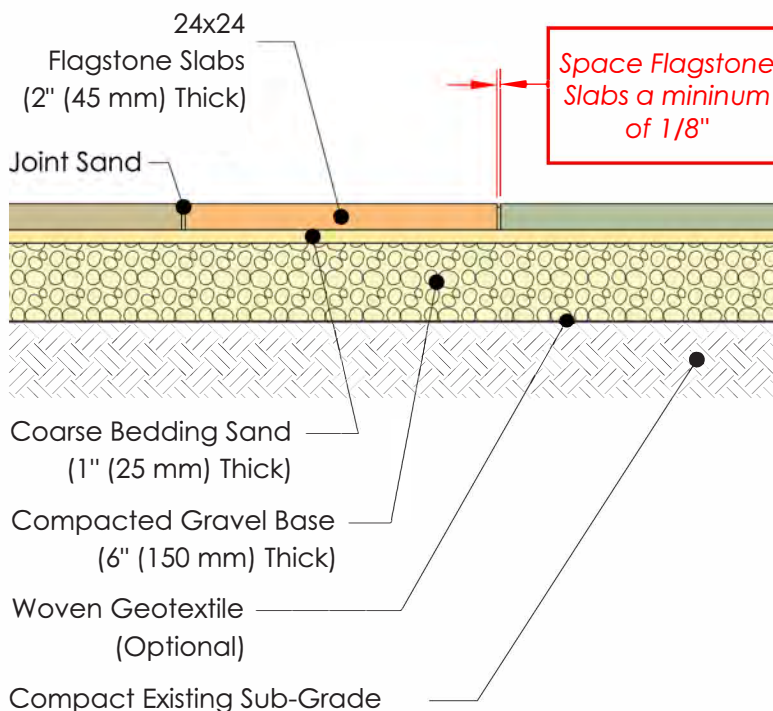

### FEATURES

- Authentic, natural slate texture
- Consistent 2" thickness
- Uniform thickness and accurate dimensions = fast installation and a beautiful end result
- Optimal for rooftop pedestal installations

### 24 x 24 FLAGSTONE PALLET:

- 64 sqft/pallet
- 600#/pallet
- 16 pc/pallet
- 1 pc=4 sqft

### PATIO LAYOUTS

STACK BOND

RUNNING BOND

### 24x24 FLAGSTONE CROSS-SECTION (on-grade installation\*\*)

\*\* 24x24 Flagstone slabs must be spaced apart a minimum of 1/8". These slabs were originally developed for use with roof-top pedestal mount systems. On-grade installations require manually spacing the slabs apart. This can be achieved using a pair of 1/8" wooden shims or by using removable tiles spacers. Failure to provide a relief joint will restrict the seasonal flexibility of the patio.